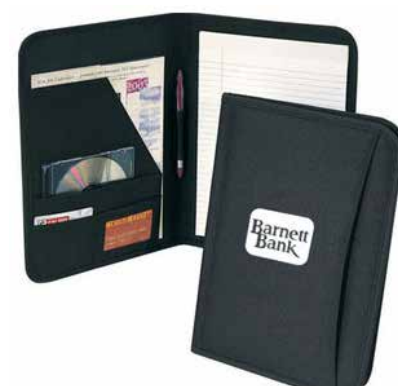

B-1107  
Antioch Letter-Size  
Tech Padfolio

As low as **\$23.25(R)**

B-1106  
Napoli Leather Padfolio

As low as **\$27.95(R)**

B-7110  
Linen Large Tech Organizer  
Portfolio Notebook

As low as **\$27.95(R)**

B-7109  
Linen Tech Organizer  
Portfolio Notebook  
Colors Available

As low as **\$18.30(R)**

B-8120  
Black Leatherette Zippered  
Binder Padfolio

As low as **\$23.25(R)**

B-8109  
Poly Zippered 3 Ring  
Binder Padfolio

As low as **\$22.20(R)**

B-8108  
Poly Multi-  
Pocket Zippered  
Writing Folder

As low as **\$17.65(R)**

B-8107  
Poly Multi-  
Pocket Note  
Pad Folder

As low as **\$14.25(R)**

B-8105  
Leather Inside  
Pockets  
Note Pad