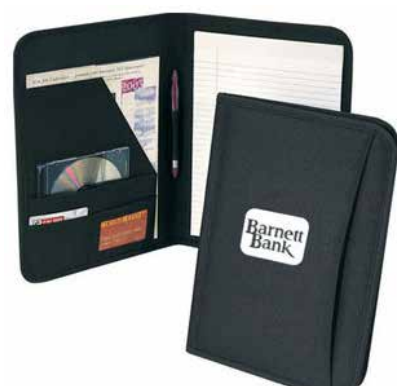

B-P1003
Elite Executive
Leatherette Portfolio

As low as **\$10.35(R)**

B-1113
Stillwater Junior Tech
Padfolio

As low as **\$20.50(R)**

B-1112
Appleton Junior
Padfolio

As low as **\$26.40(R)**

B-1111
RPET Zippered
Padfolio

As low as **\$35.85(R)**

B-1107
Antioch Letter-Size
Tech Padfolio

As low as **\$23.25(R)**

B-1106
Napoli Leather Padfolio

As low as **\$27.95(R)**

B-7110
Linen Large Tech Organizer
Portfolio Notebook

As low as **\$27.95(R)**

B-7109
Linen Tech Organizer
Portfolio Notebook
Colors Available

As low as **\$18.30(R)**

B-8120
Black Leatherette Zippered
Binder Padfolio

As low as **\$23.25(R)**

B-8109
Poly Zippered 3 Ring
Binder Padfolio

As low as **\$22.20(R)**

B-8108
Poly Multi-
Pocket Zippered
Writing Folder

As low as **\$17.65(R)**

B-8107
Poly Multi-
Pocket Note
Pad Folder

As low as **\$14.25(R)**

B-8105
Leather Inside
Pockets
Note Pad